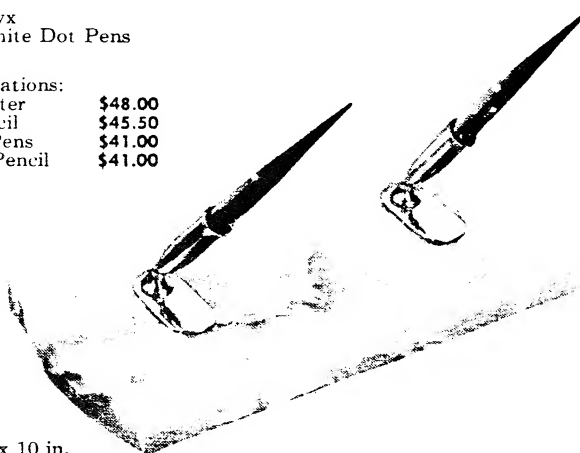

Size—5 in. x 10 in.

1-45J
Jet Crystal—Perpetual Calendar
With Two 92SD White Dot Pens
$45.00
With Other Combinations:
92SD and Stratowriter   **$43.00**
92SD and LD6 Pencil   **$40.50**
Two 55D Sheaffer Pens   **$36.00**
55D Pen and LD6 Pencil   **$36.00**